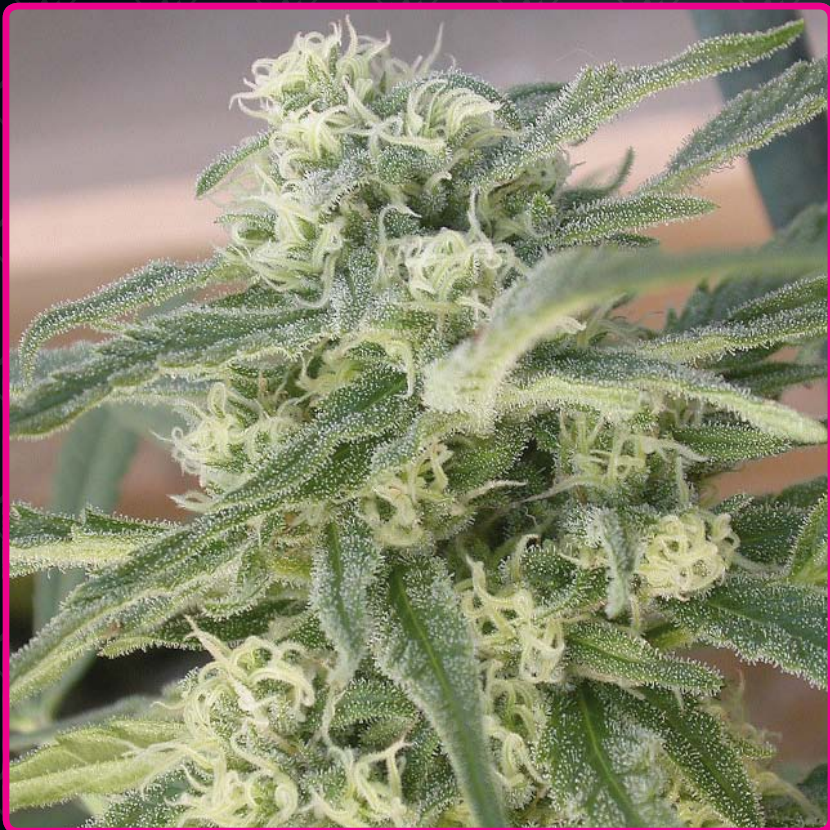

Special Queen #1

Height of the plant:	up to 3 meters outdoors
Effect:	extremely stoned, long-lasting, body relaxing
Genetic background:	indica/sativa mix
Cannabinoid content:	medium-high
Flowering time:	7 weeks
Yield:	50 grams
Harvest month:	end of September

10 seeds
€ 25,-

5 seeds
€ 13,⁵⁰

3 seeds
€ 8,⁷⁵

1 seed
€ 4,-