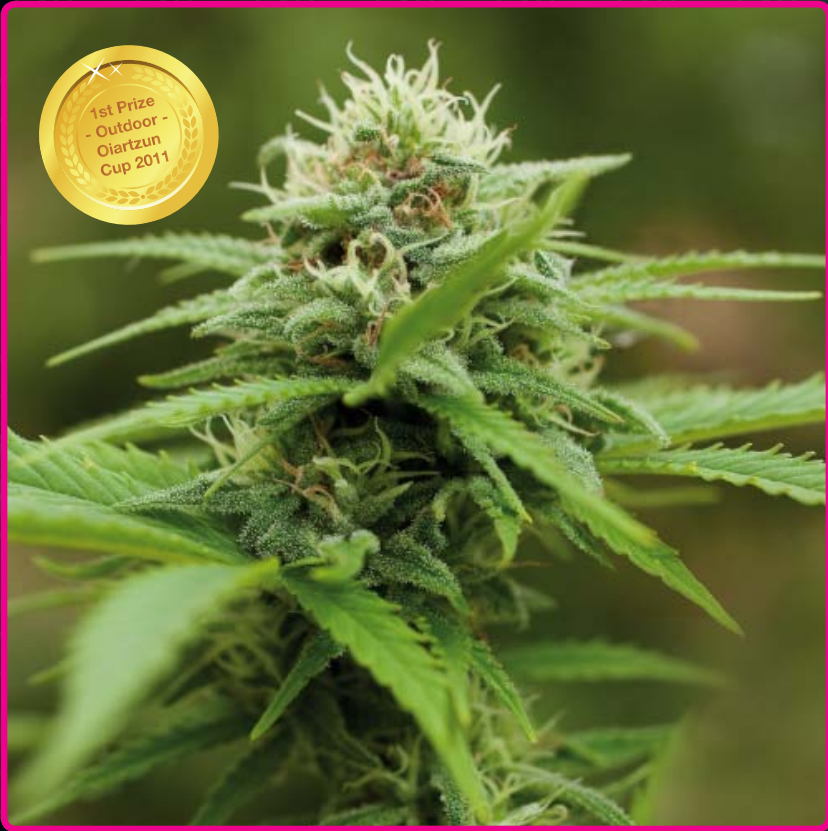

Royal Moby

Similar to Moby Dick

- **Height of the plant:** up to 3 meters
- **Effect:** combination of high and stoned
- **Genetic background:** mainly Sativa
- **Cannabinoid content:** medium-high
- **Flowering time:** 9-10 weeks
- **Yield:** 55 grams
- **Harvest month:** middle till end of October

10 seeds
€ 70,-

5 seeds
€ 37,⁵⁰

3 seeds
€ 25,-

1 seed
€ 9,⁵⁰